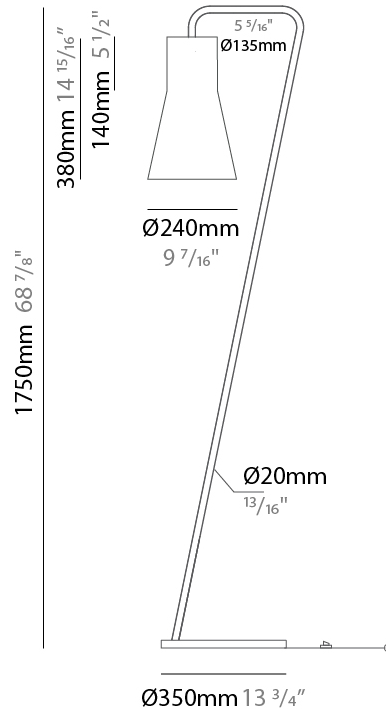

KORA PORTABLE

D114022-

base number Finish
Options

1. To build a product code in our configurator select the specify button on the base model # product page
2. To build a manual product code on this datasheet choose from the options listed below in blue font and add the suffix to the base model #

GENERAL

Series: Kora
Brand: Ole
Division: Design
Mounting Type: Portable
Mounting Location: Floor
Subcategory: Floor

PHYSICAL

Shape: Abstract
Diameter (mm): 350
Diameter (in): 13 ³/₄
Height (mm): 1750
Height (in): 68 ⁷/₈
Light Distribution: Direct / Indirect
Weight (kg): 9
Weight (lbs): 19.8
Fixture Finish: BEI / BLK / BLU / COG / DGN / GRY / MRN / MOC / MUS / OLV / SIL / STN / TER / WHI
Holder Finish: Granulated White
Fixture Material: Fabric Cord / Metal
Upon Request: Other fabric cord colors available upon request (see downloadable finish chart)

ELECTRICAL

Number of Lamps: 1
Lamp Type: LED Retrofit
Lamp Shape: A19
Bulb Included: Bulb Not Included
Max. Wattage Per Lamp (W): 15
Lamp Base: E26
Input Voltage (V): 120
Upon Request: 277Vac / GU24

LED

OPTICAL

RATINGS AND CERTIFICATIONS

Certified By: Certified for North American Standards
IP rating: IP20

PROJECT
TYPE
SPECIFIER
QUANTITY
DATE